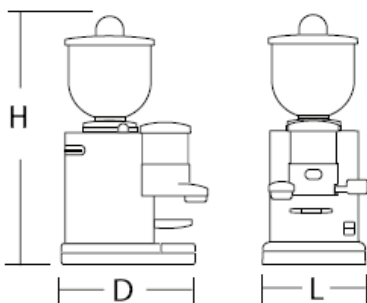

La San Marco Grinders

Spec Sheet

Measurements

Model	Weight (lbs)	Height (inches)	Depth (inches)	Length (inches)
SM 90	27	22	12	8.3
SM 91	30.4	25	14.2	8.6
SM 96	30.4	25	14.2	8.6
SM MK Mixed Conical	41	26	14.3	8.6
SM FK Conical	37.5	26	14.3	8.6

Technical Data

Model	Power Requirements	Motor Power (watts)	Grinder Speed (RPM)	Grinder Burr Style	Grinder Burr Diameter (mm)
SM 90	110 volts 2 amps	220	1350	Flat Burr 	64
SM 91	110 volts 2 amps	220	1350	Flat Burr 	64
SM 96	220 volts 2 amps	220	1350	Flat Burr 	84
SM MK Mixed Conical	220 volts 1 amp	200	700	Mixed Conical 	84
SM FK Conical	220 volt 2 amps	373	1350	Conical 	67x24